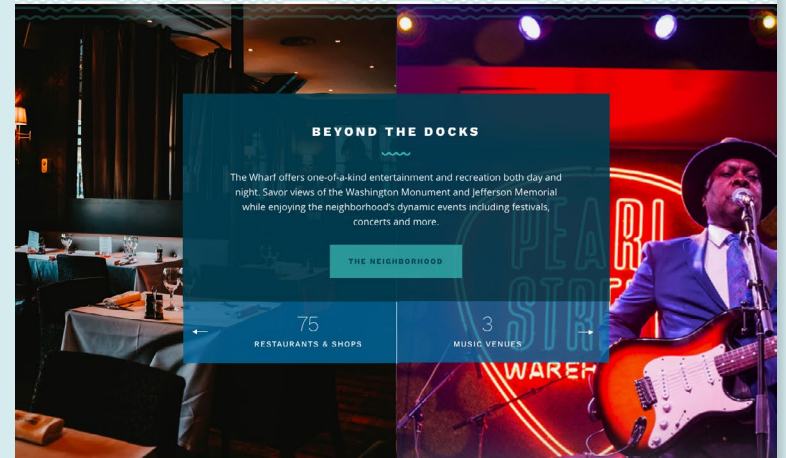

A flag for DC.

THE WHARF